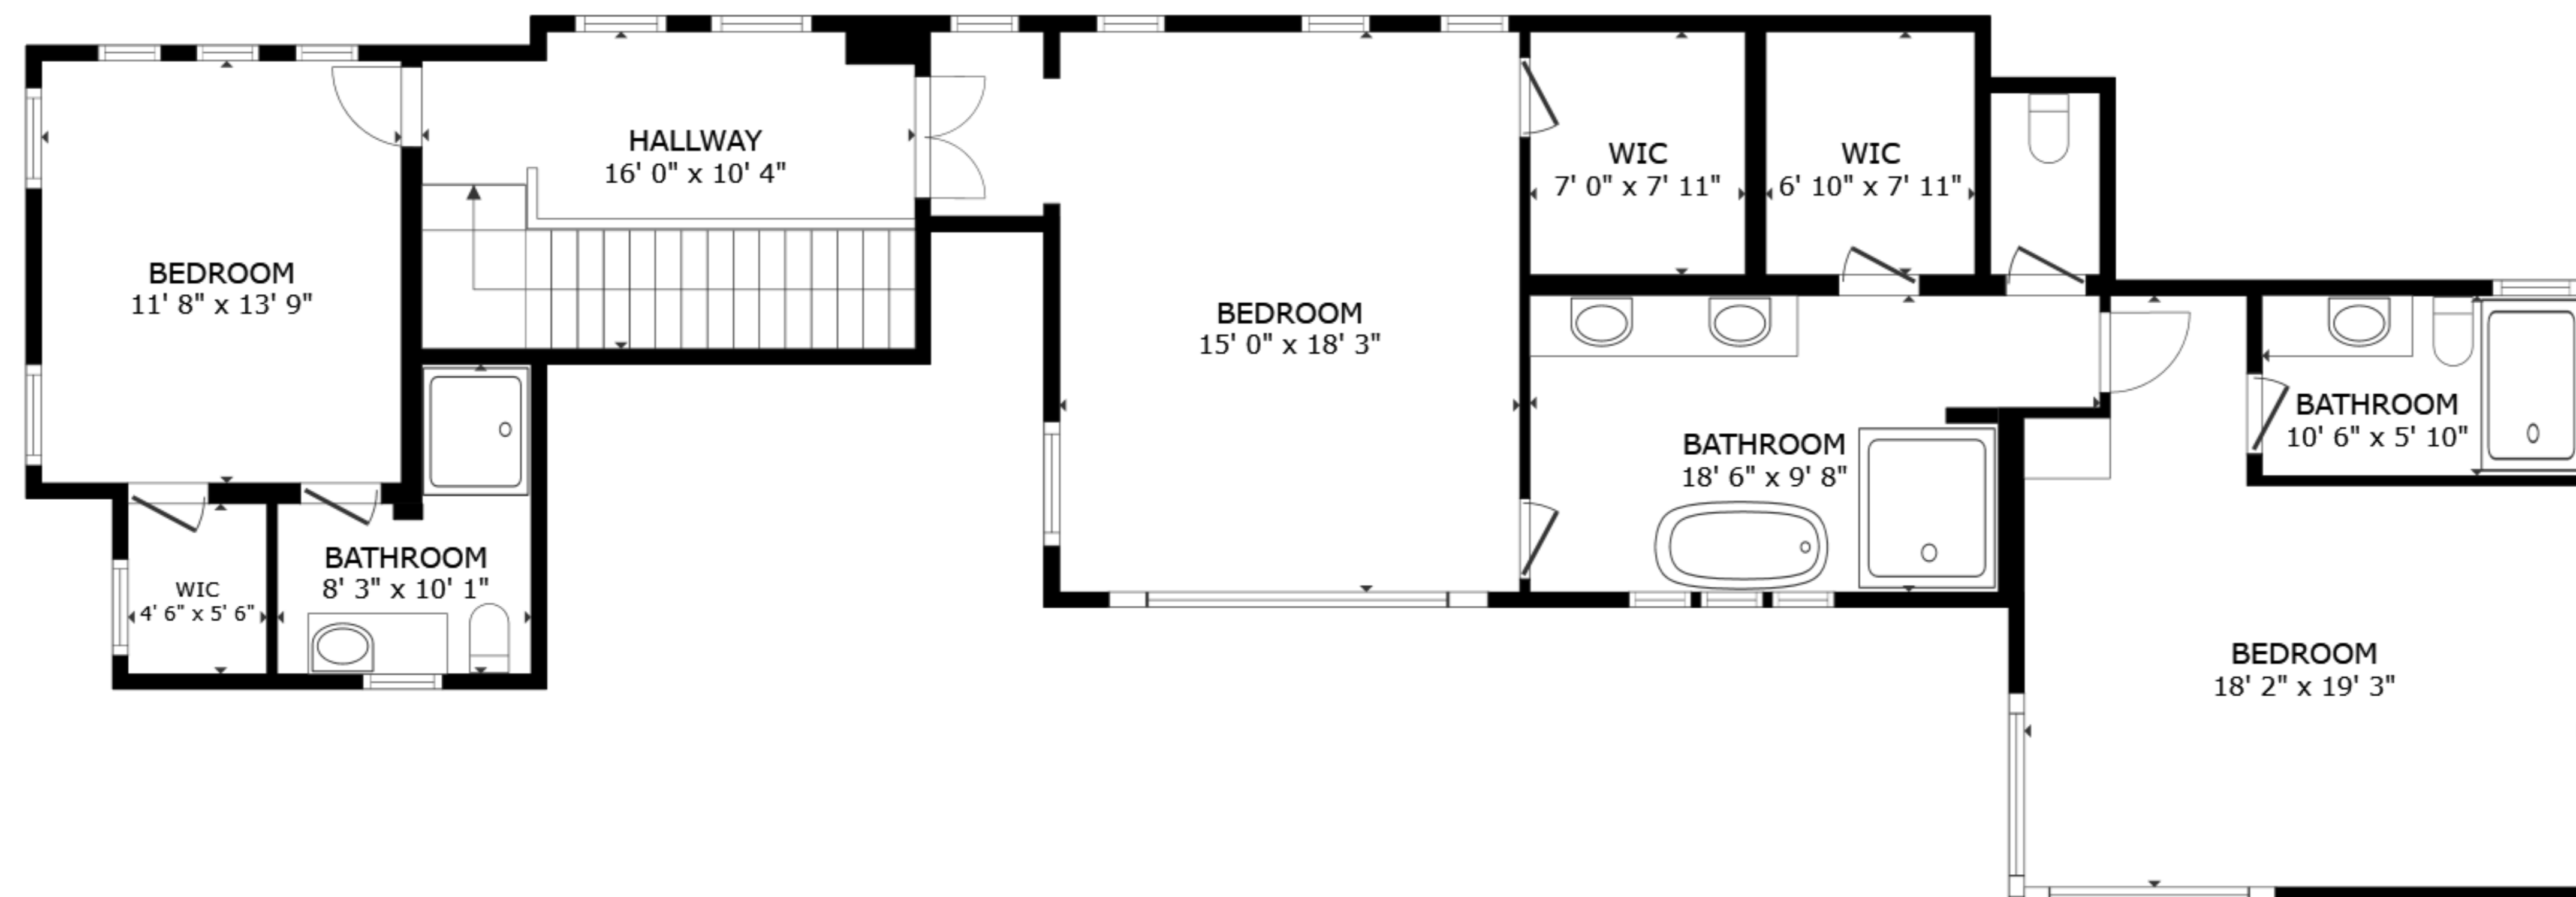

FLOOR 1

FLOOR 2

GROSS INTERNAL AREA
 FLOOR 1 1,462 sq.ft. FLOOR 2 1,391 sq.ft.
 EXCLUDED AREAS : PATIO 1,075 sq.ft. GARAGE 806 sq.ft.
 TOTAL : 2,853 sq.ft.

SIZES AND DIMENSIONS ARE APPROXIMATE, ACTUAL MAY VARY.